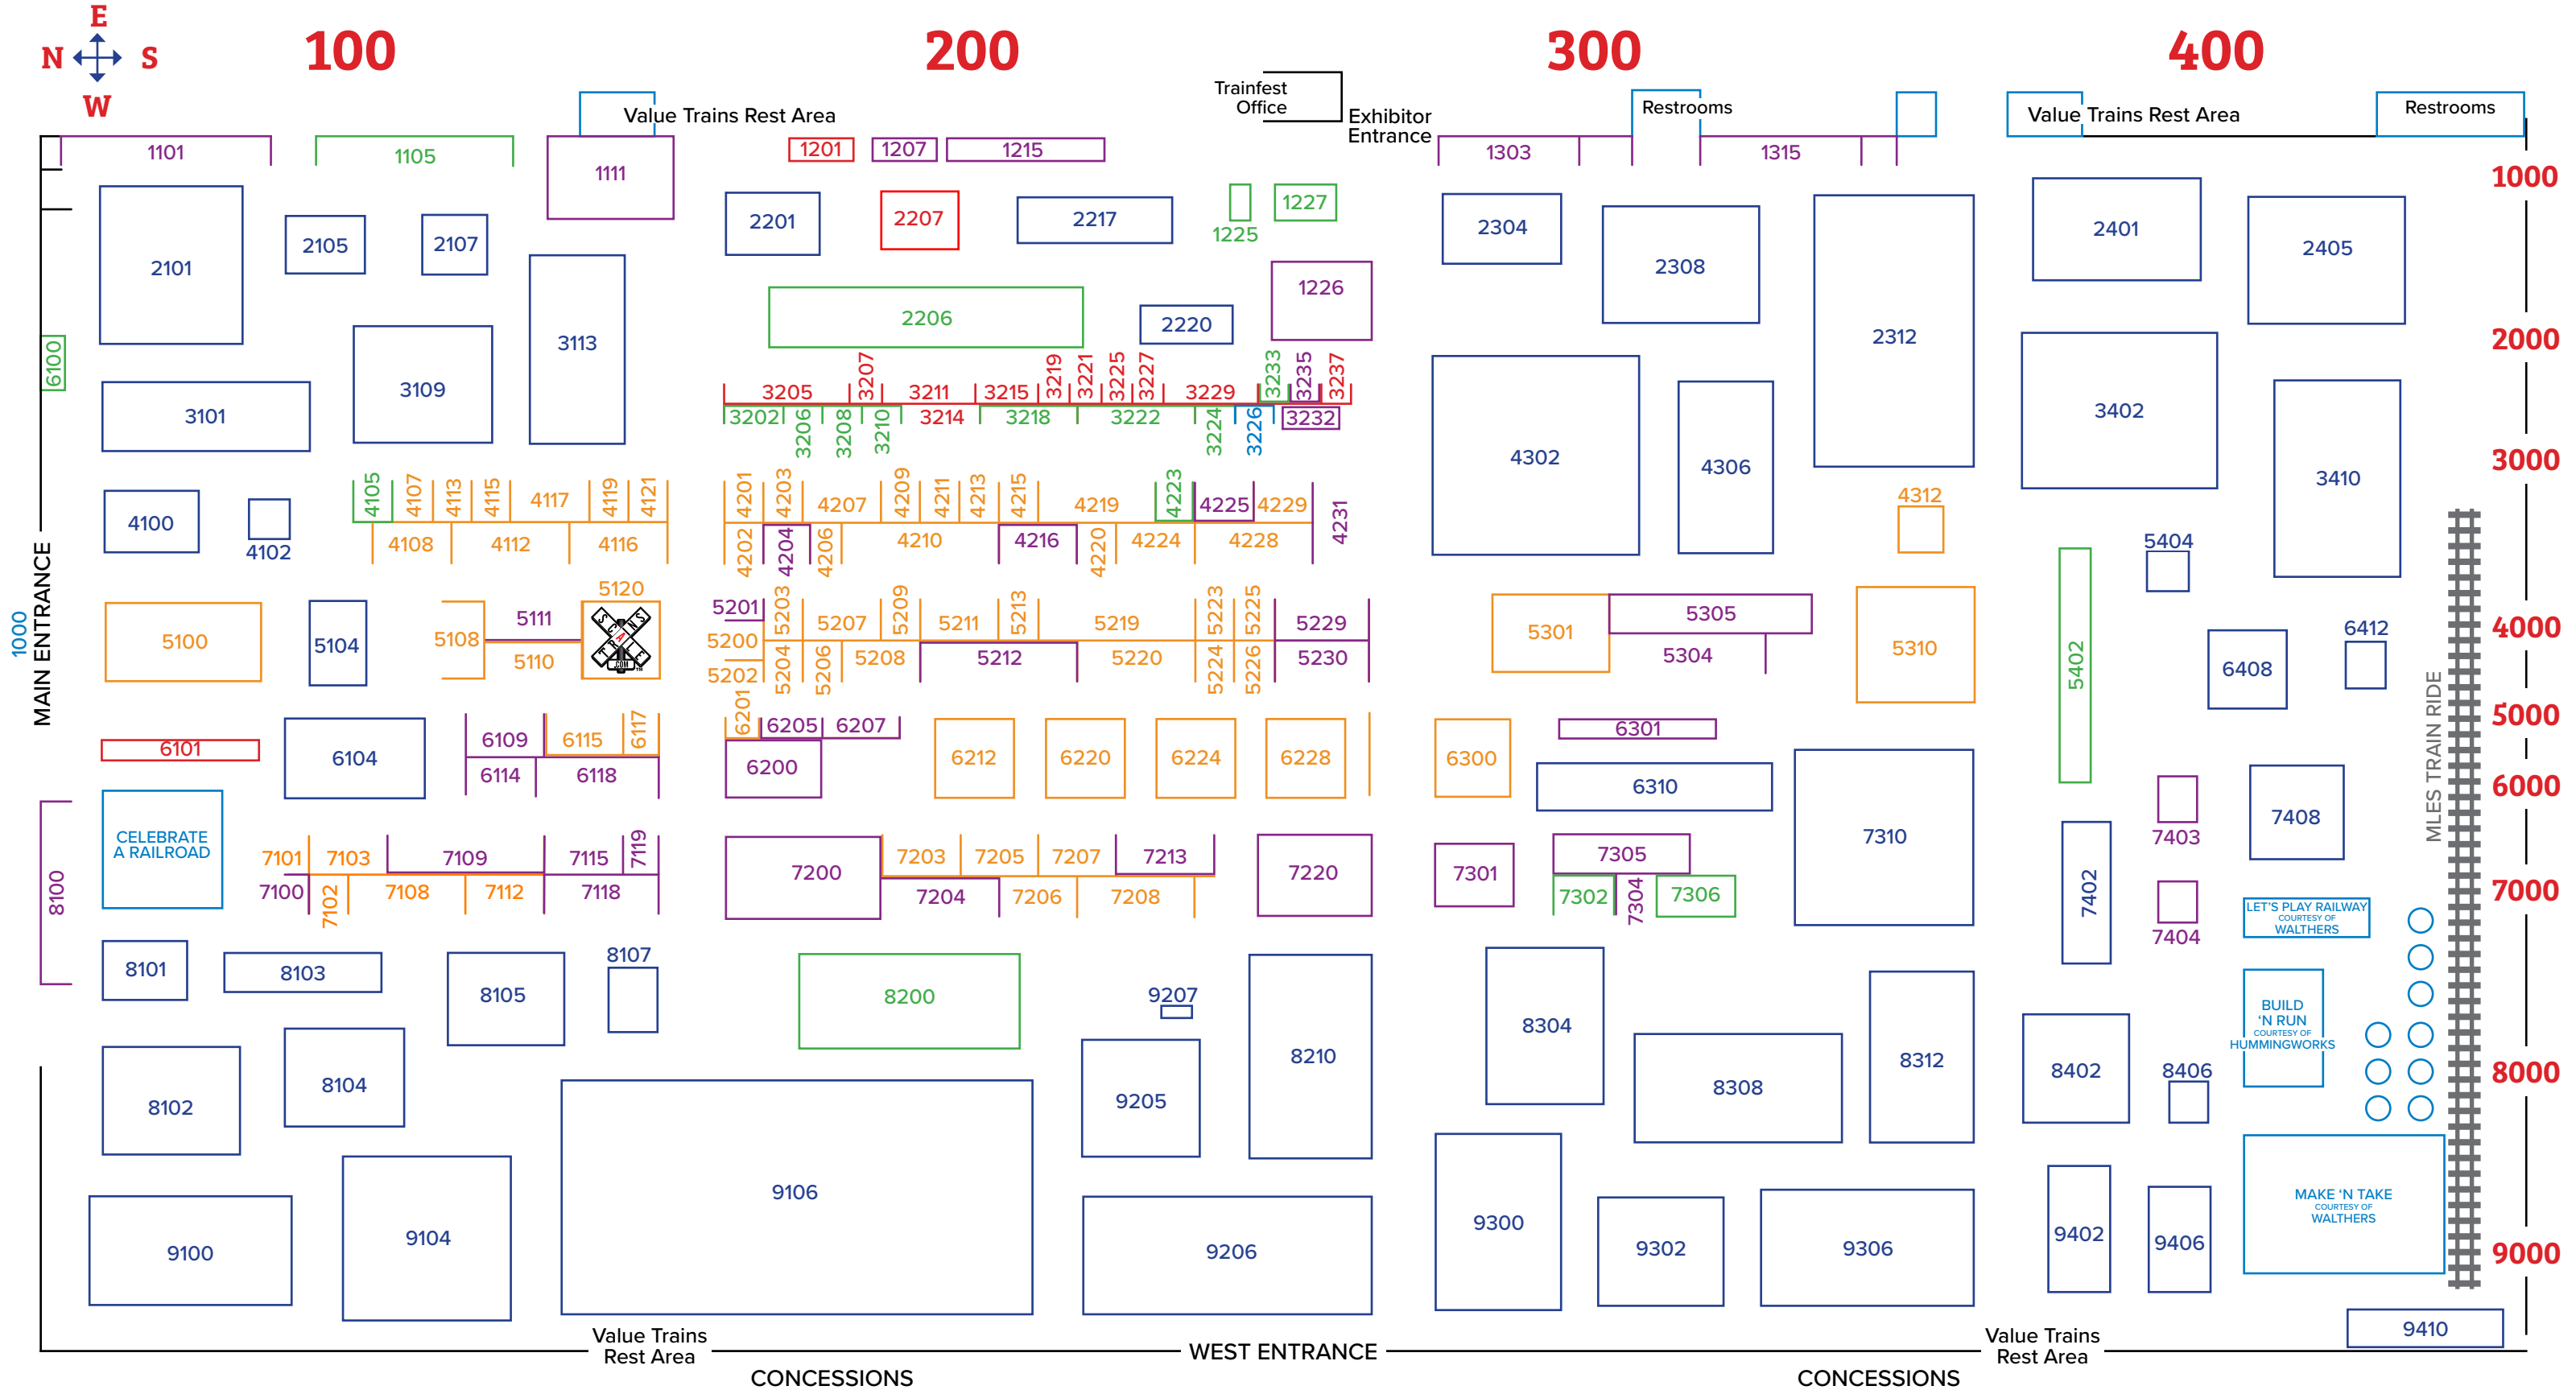

Trainfest® 2018 MAP

MAP COMPLIMENTS OF SCALETRAINS.COM BOOTH 5120

Historical Societies
Manufacturers
Model Displays

Operating Layouts
Special Features
Vendors

Clinics and
Mother's Room
on 2nd Floor

TRAINFEST IS
STAGED BY
THE WISE DIVISION
Wisconsin Southeastern
Division of the National
Model Railroad Association

Trainfest® 2018 MAP

MAP COMPLIMENTS OF
SCALETRAINS.COM BOOTH 5120

HISTORICAL SOCIETIES

APRHF Rail Rangers	2207
Burlington Route Hist Society	3215
Central Electric Railfans Assoc	3237
Chicago & Northwestern Hist Soc	3211
Great Northern Railway Historical S.	6101
Green Bay & Western Historical S.	3219
Milwaukee Road Archives	3207
Milwaukee Road Historical Society	3205
National Railway Historical Soc	3214
Rio Grande Modeling & Historical	8100
Searchmont Station Historical Soc	3225
Soo Line Historical Society	3229
SS City of Milwaukee	1201

MODEL DISPLAYS

All Aboard Wisconsin	4105
American Steam Railroad	3233
Circus Winter Quarters	5402
Depots by John	1227
Dreschler, John	1225
East Troy Railroad Museum	3218
Foster Parent Champions	6100
Great Circus Trains Display	8200
Illinois Railway Museum	3206
Jansen Display	3221
Kiekhofer's Vintage Trains & Toys	7302
Mid-Continent Railway Museum	3208
Milwaukee Electric RR & Transit Hist	3202
Model RR Club of Milwaukee	7306
National Railroad Museum	3222
Niagara Frontier Region NMRA	2206
North Shore Scenic Railroad	3227
Operation Lifesaver	3224
SS Edmund Fitzgerald	1105
Steel Mill Modeling SIG	4223
Wisconsin Great Northern RR	3210