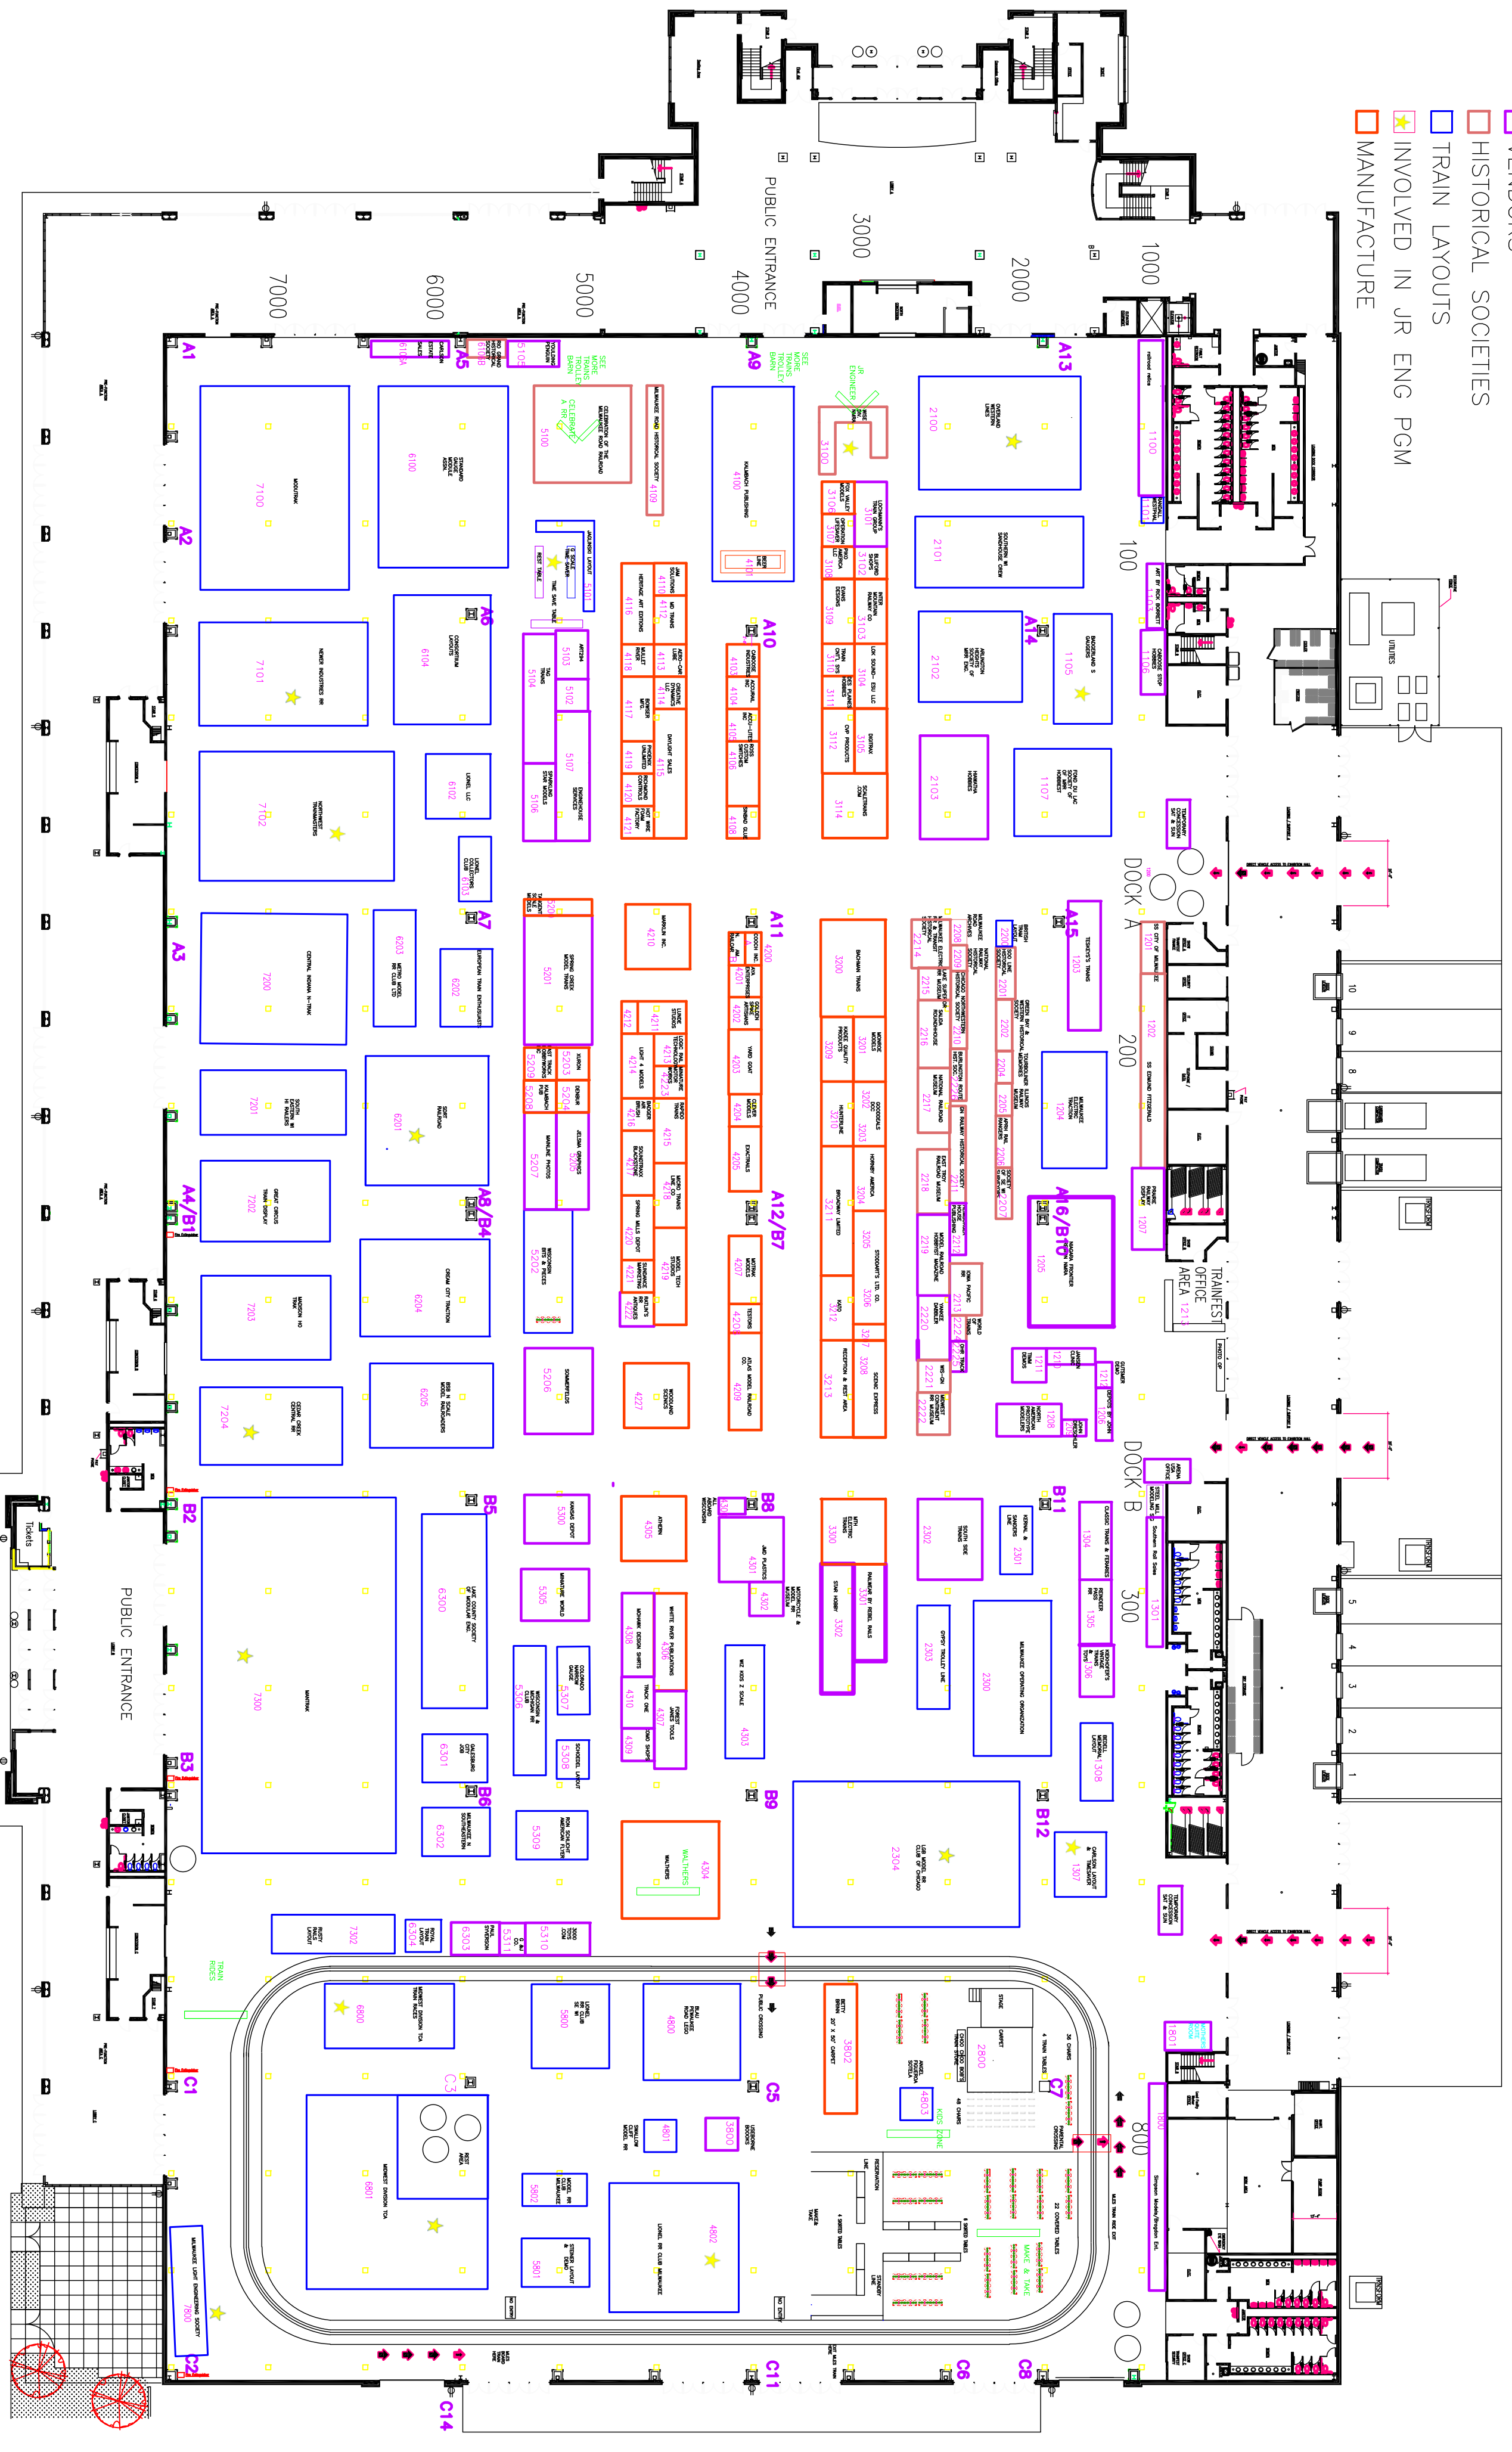

- TRAIN LAYOUTS
- ★ INVOLVED IN JR ENG PGM.

WISCONSIN STATE FAIR PARK  
WISCONSIN PRODUCT PAVILION

(LOCATED THREE BLOCKS NORTH OF EXPO BLDG.)

DIRECT VEHICLE ACCESS TO EXHIBITION HALL  
FOR LAYOUT OWNERS & SETUP/DISBAND ONLY

SECOND FLOOR  
CLINICS AREA

- HANGING BANNERS
- VENDORS
- HISTORICAL SOCIETIES
- TRAIN LAYOUTS
- ★ INVOLVED IN JR ENG PGM
- MANUFACTURE

WISCONSIN EXPOSITION CENTER

WISCONSIN STATE FAIR PARK

SPONSORED BY THE WISE DIVISION  
Wisconsin South Eastern Division of the National Model Railroad Association