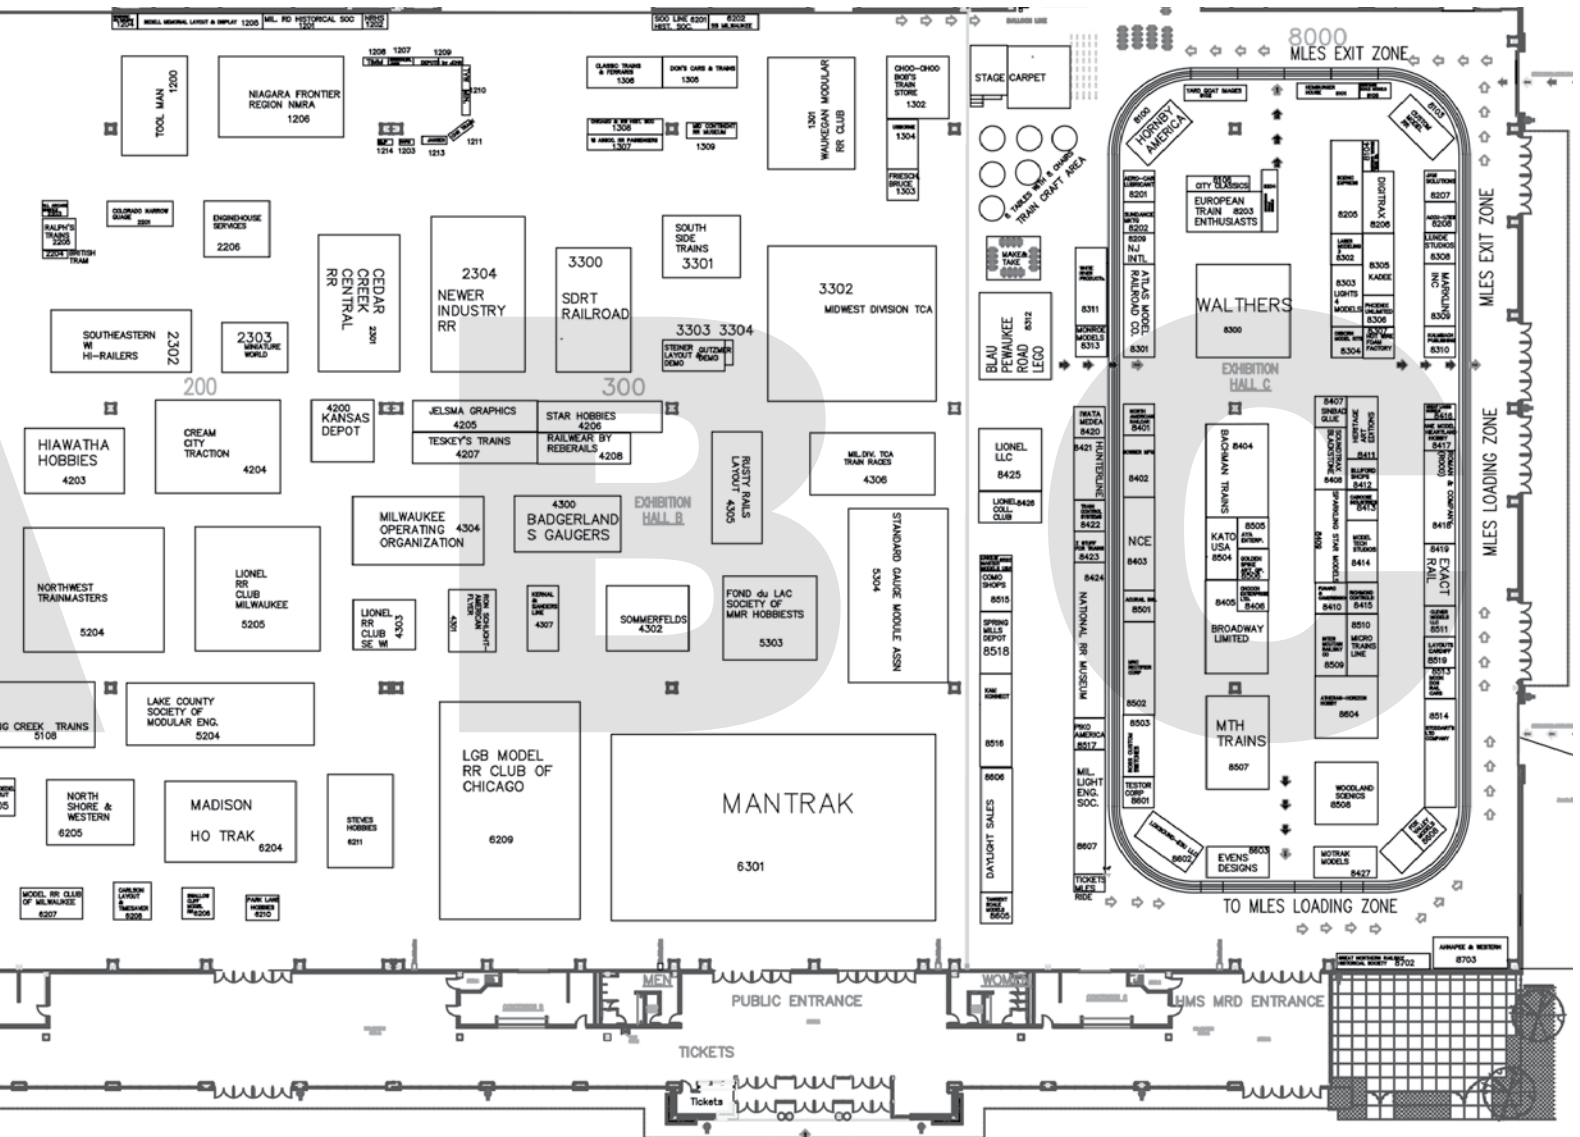

OPERATING RAILROADS

Trainfest 2014 Floor Plan

TRAINFEST TROLLEY BARN

*AKA Wisconsin Products Pavilion

WISCONSIN EXPOSITION CENTER

Subject to Change

Trainfest 2014 Exhibitors

Manufacturers